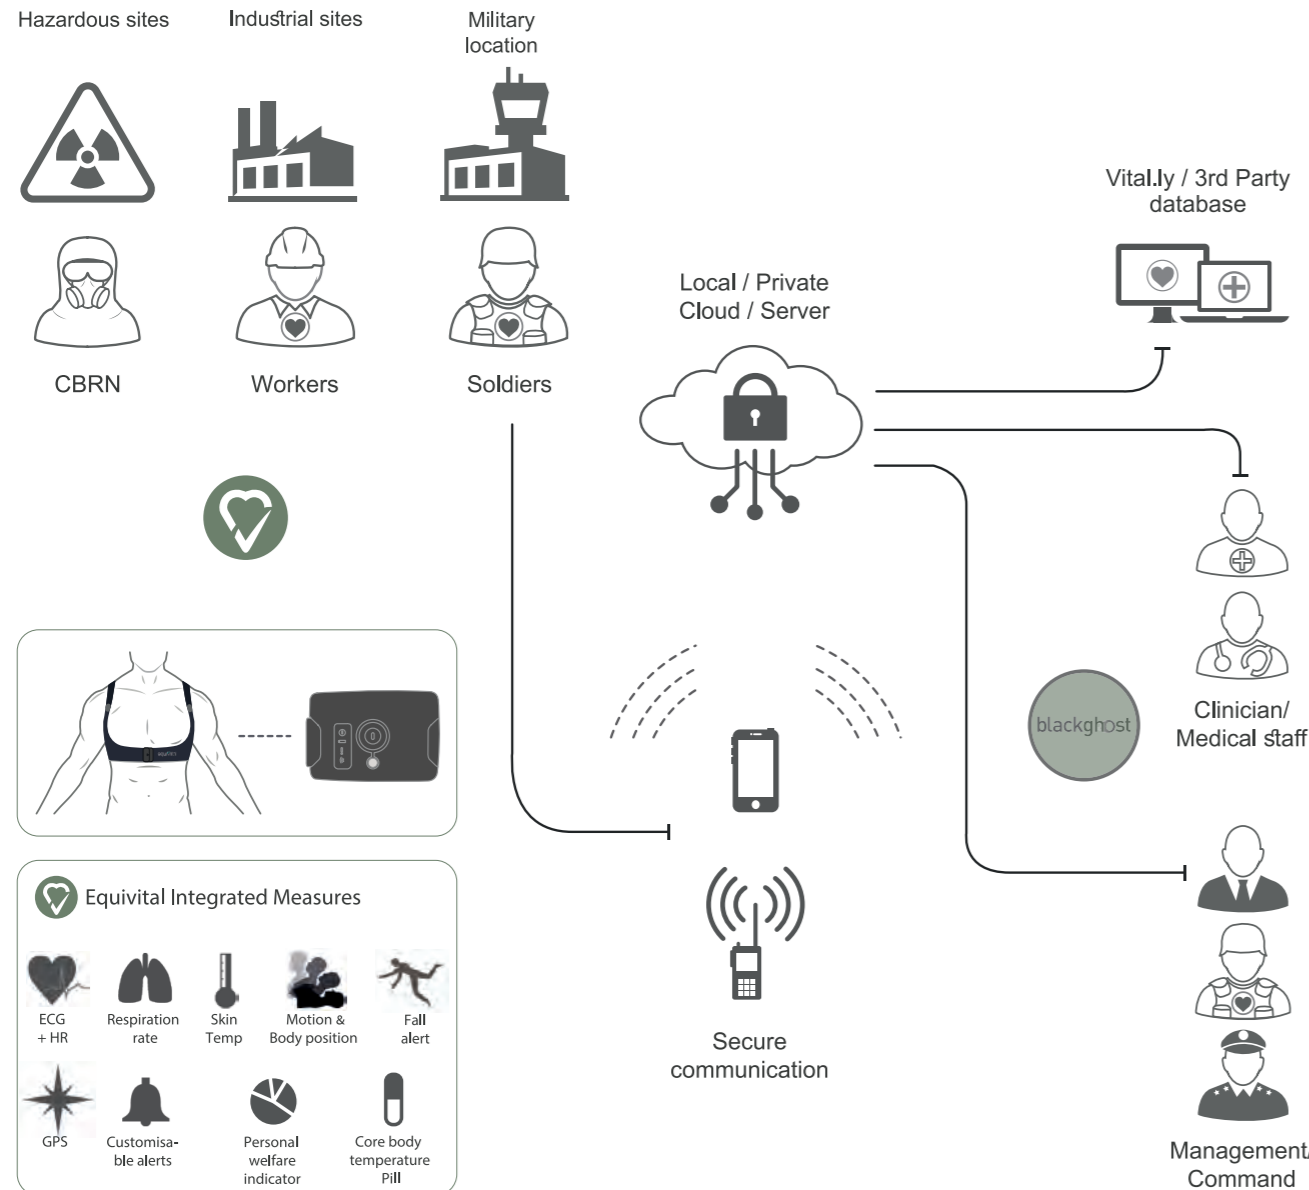

## ▶ SKUNK TA03074

The Skunk is a new and innovative technology developed to meet the operational needs of Riot Control Units. Unlike alternative riot dispersing products, the Skunk is non-lethal, providing a non-violent method to disperse demonstrators.

Skunk is based on years of invested research aiming to provide an effective, non-hazardous and environmentally friendly substance. Once activated, the Skunk releases a repulsive odor, far superior to any physical or violent methods used in the past. The effect of the Skunk is temporary and dissolves without leaving a trace.

## ▶ VITALS SIGN SENSOR

TA32242

Tracks the officers vital signs and learns the wearer's habits and vital signs, adjusting its norms according to the user. This allows alerts of any impending medical crisis situation.