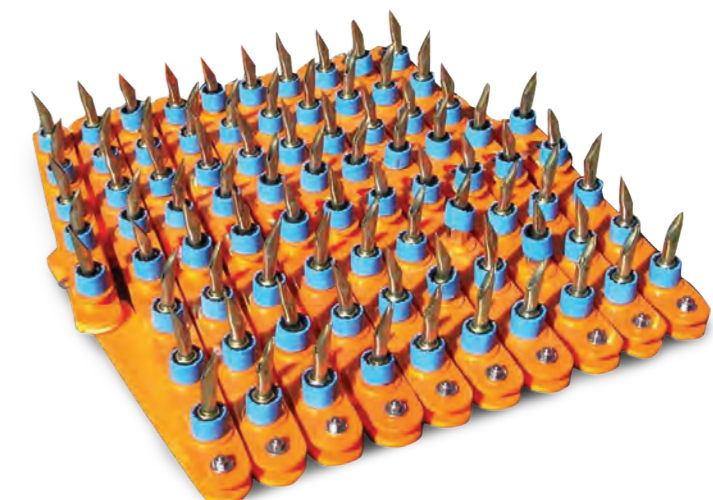

▶ SPIKE ROAD BLOCK TA03082

Road spike system has a smart self release mechanism for each spike. A spike cannot be detached from the barrier unless a car wheel exerts great pressure. With its simple spike detachment technique, the system is back in operation minutes after use.