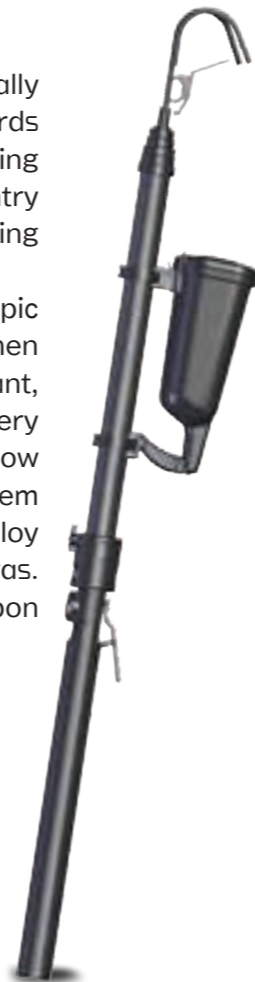

## ▶ TACTICAL PNEUMATIC POLE

TA02128

Lightweight, pneumatically extending telescopic pole, affords a grappling hook and ascending ladder for use in urban entry and maritime ship boarding operations.

Easily extended, each telescopic pole is variable in height. When extended the pole is buoyant, enabling retrieval by recovery teams in dive operations. Low magnetic signature, the system may be adapted to deploy antenna or wireless cameras. Custom lengths available upon request.