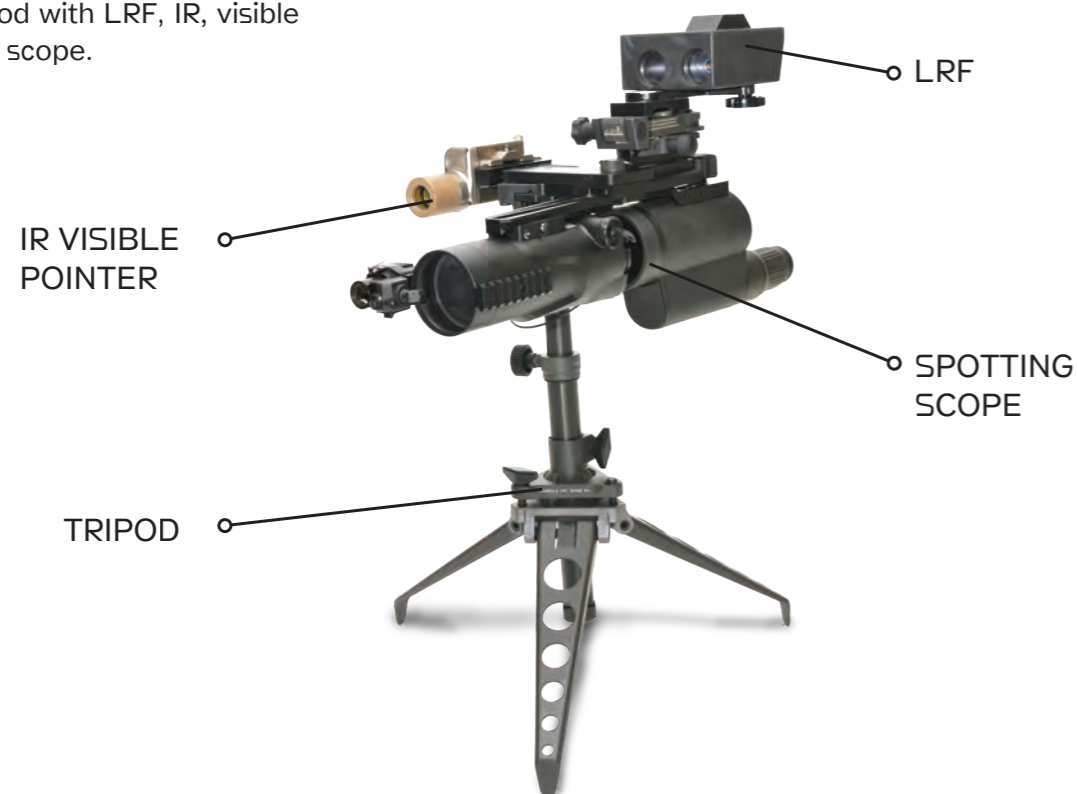

## ▶ CLIP ON

TA02029

The night vision unit is mounted in front of an existing scope, and converts the day scope to night vision capability. Suitable for use with most commercial & military day sights.

## ▶ THERMAL SIGHT

TA2222

High-end thermal sight is an innovative high-precision all-terrain weapon sighting system. It combines sophisticated technologies to create a clear and distinct thermal image.

## ▶ SNIPER MANAGEMENT SYSTEM

TA02034

A real-time integrated video, audio and data communications system which allows remote decisions to be made.

## ▶ SPOTTING TRIPOD KIT

TA02033

Tactical tripod with LRF, IR, visible pointer, and scope.