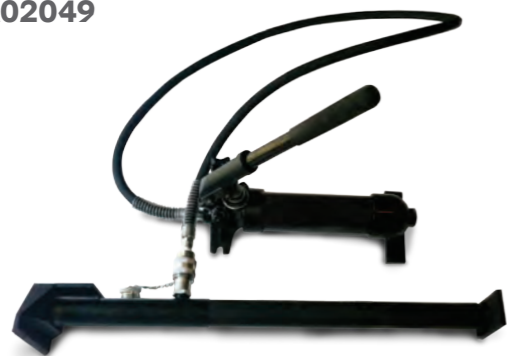

▶ HYDRAULIC PUMP

TA02049