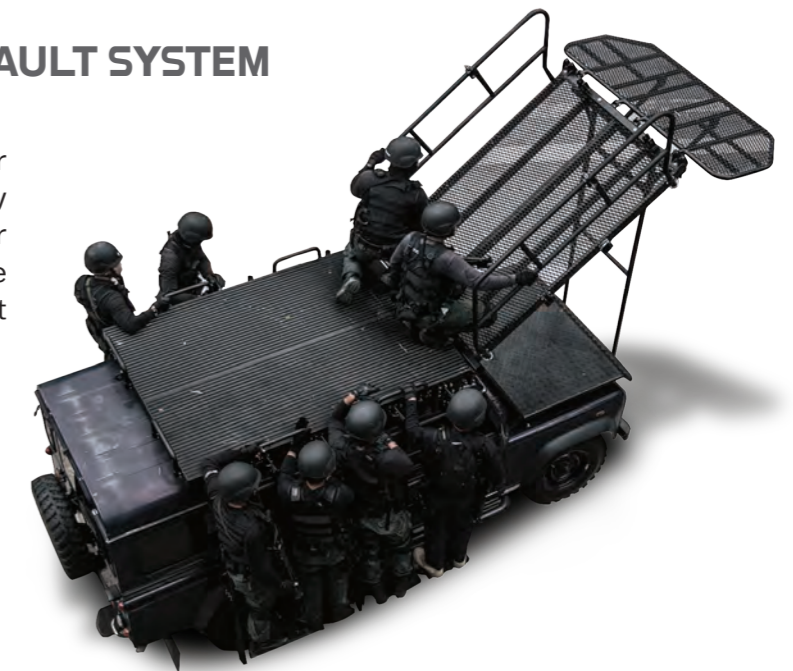

▶ ROOF MOUNTED VEHICLE ASSAULT SYSTEM

TA02129

A roof mounted assault system suitable for vehicles such as Land Rover Defender, Discovery & Toyota Land Cruiser whether soft skinned or armored. Systems may be configured to include combination ladders, an assault ramp, aircraft gantry, and a fast roping system.